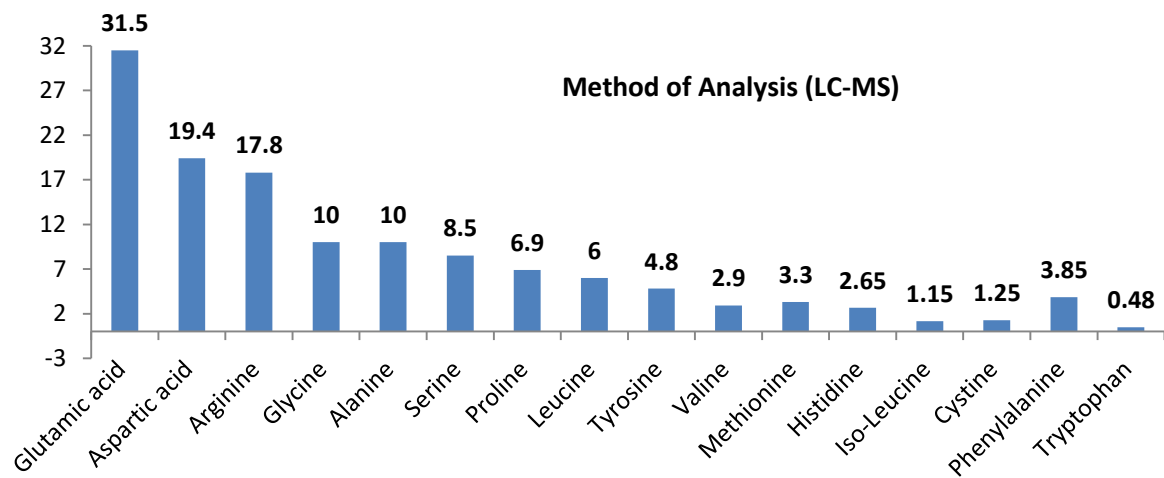

- Derived from a targeted EU Certified Industrial Hemp variety
- Contains over 5% CBD & 0.23% CBG content.
- Cultivated in Ireland without using herbicides, pesticides, fungicides and is non-GMO.
- Celtic Wind oil retains all the nutty aroma of hempseed and has a pleasant texture.
- Chemical free "Cold" Process used to protect the Oil from thermal degradation.
- Certificates of analysis are available upon request to all of our customers.
- Hemp Oil can be taken as a food supplement or applied directly to the skin

Cannabinoids Analysis Mg/g Reported Levels

Vitamin Profile Reported Levels Mg/100g

Proximate Analysis Reported Levels % Mass

Fatty Acid Profiles Reported Levels %Mass

Chemical Analysis Reported Levels Mg/litre

Amino Acids Profile Reported Levels Mg/g

All microbial residues were below detectable thresholds

Heavy metal residues - were below detectable thresholds

Flammable residues - were below detectable thresholds

Chemical residues - were below detectable thresholds

Further detailed lab analysis available on request