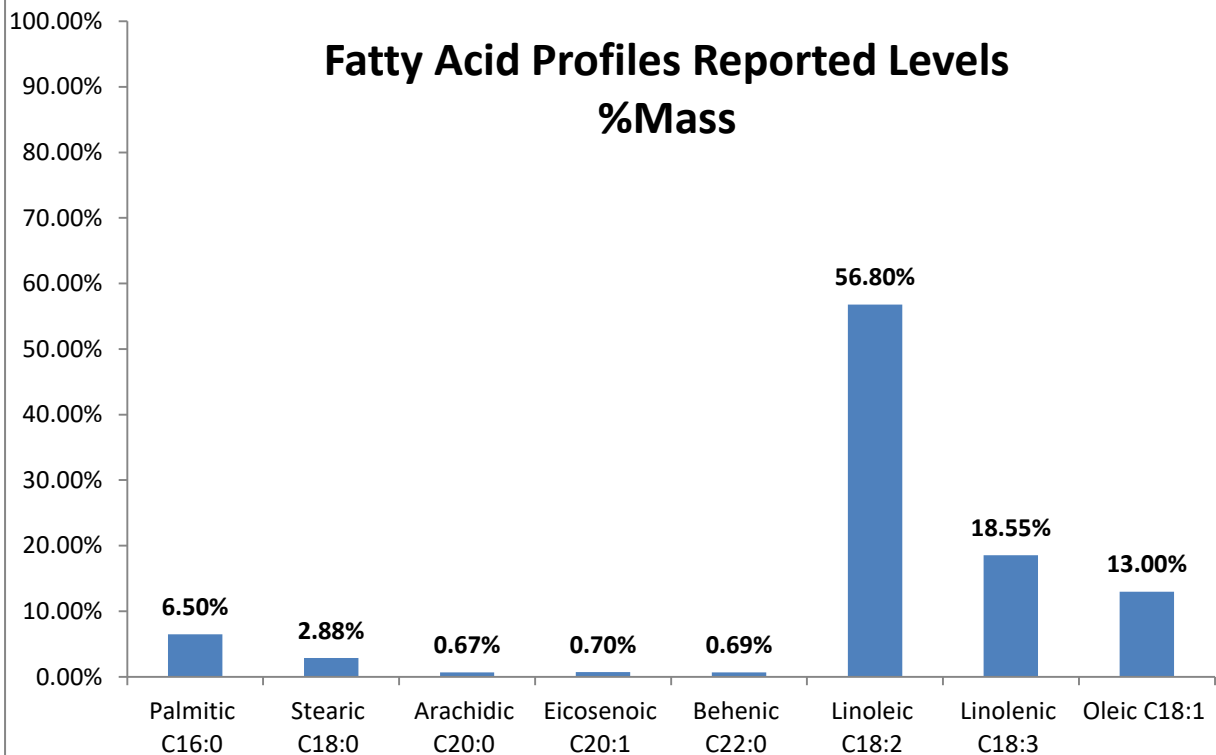

Cannabinoids Analysis Mg/g Reported Levels

Vitamin Profile Reported Levels Mg/100g

Proximate Analysis Reported Levels % Mass

Fatty Acid Profiles Reported Levels %Mass

Chemical Analysis Reported Levels Mg/litre

Amino Acids Profile Reported Levels Mg/g

All microbial residues were below detectable thresholds

Heavy metal residues - were below detectable thresholds

Flammable residues - were below detectable thresholds