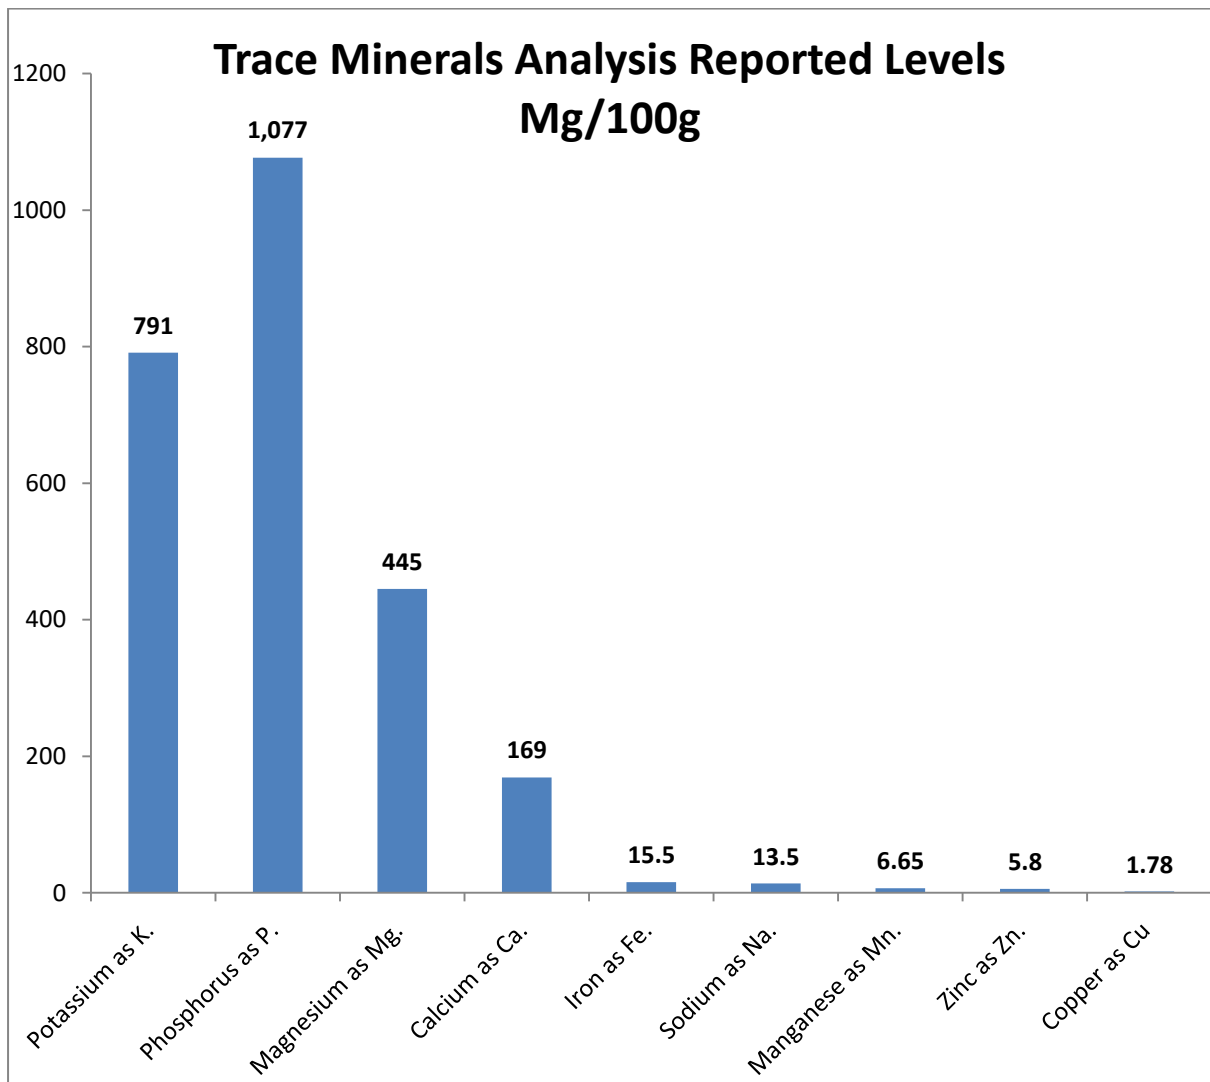

- Derived from a targeted EU Certified Industrial Hemp variety
- Contains over 5% CBD & 0.23% CBG content.
- Cultivated in Ireland without using herbicides, pesticides, fungicides and is non-GMO.
- Celtic Wind oil retains all the nutty aroma of hempseed and has a pleasant texture.
- Chemical free "Cold" Process used to protect the Oil from thermal degradation.
- Certificates of analysis are available upon request to all of our customers.
- Hemp Oil can be taken as a food supplement or applied directly to the skin

Cannabinoids Analysis Mg/g Reported Levels

Vitamin Profile Reported Levels Mg/100g

Proximate Analysis Reported Levels % Mass

Fatty Acid Profiles Reported Levels %Mass

Chemical Analysis Reported Levels Mg/litre

Amino Acids Profile Reported Levels Mg/g

All microbial residues were below detectable thresholds

Heavy metal residues - were below detectable thresholds

Flammable residues - were below detectable thresholds

Chemical residues - were below detectable thresholds

Further detailed lab analysis available on request