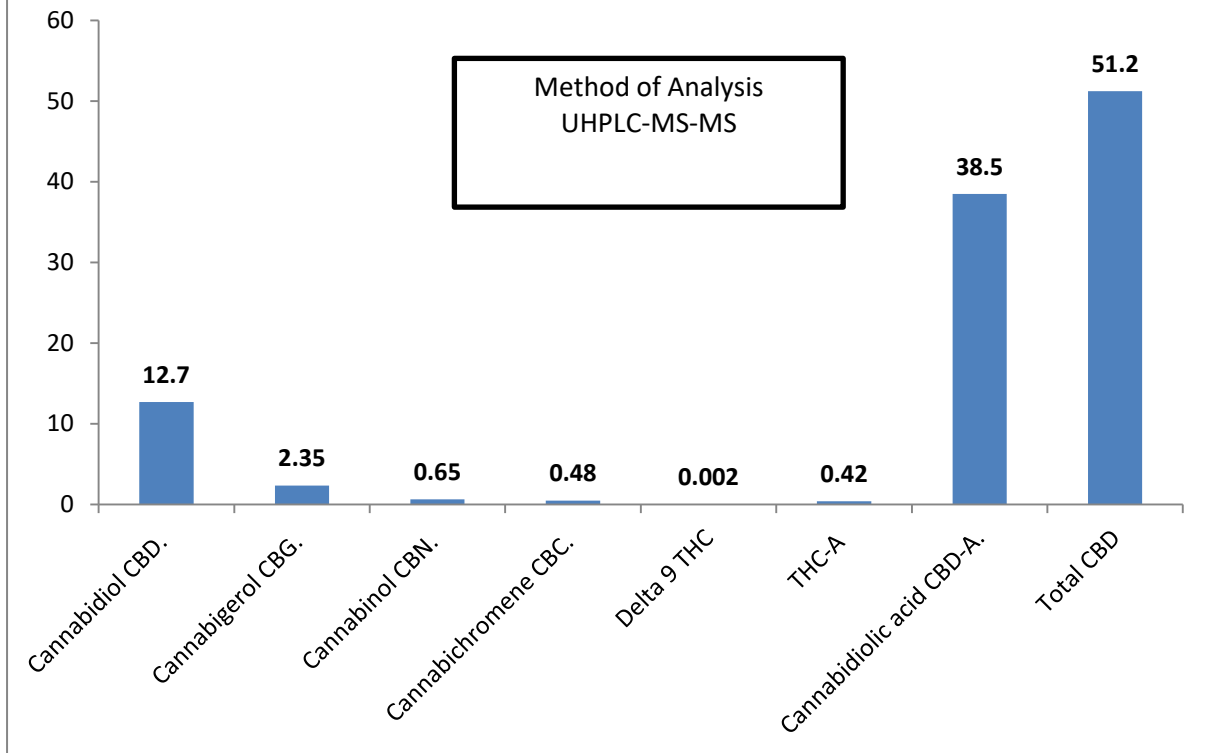

Cannabinoids Analysis Mg/g Reported Levels