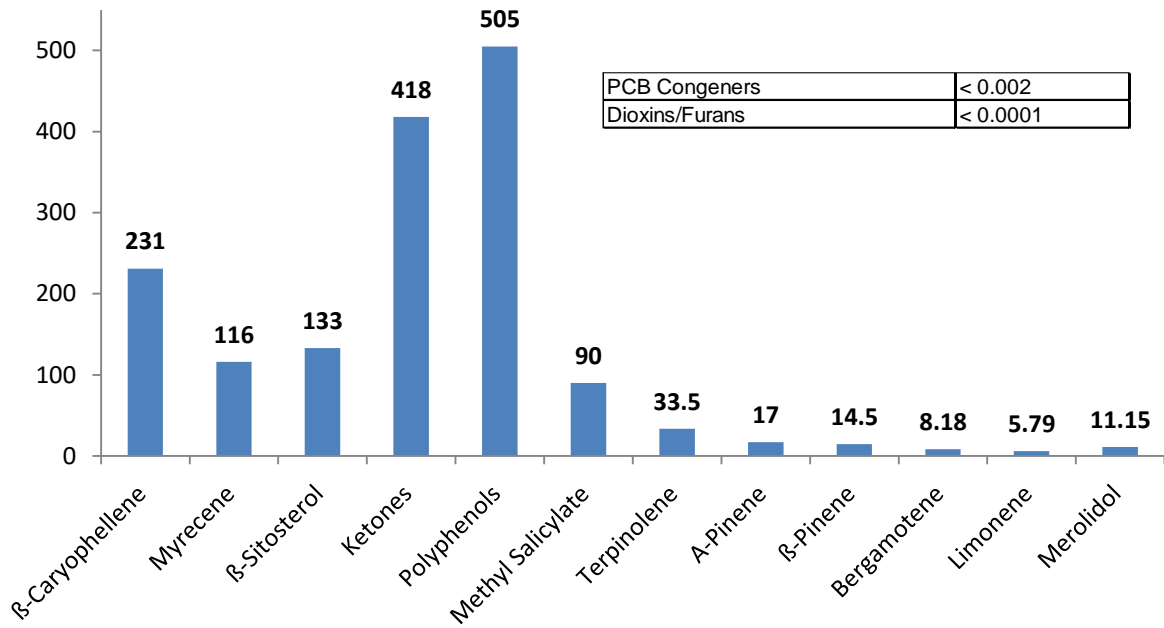

Cannabinoids Analysis Mg/g Reported Levels

Vitamin Profile Reported Levels Mg/100g

Proximate Analysis Reported Levels % Mass

Fatty Acid Profiles Reported Levels %Mass

Chemical Analysis Reported Levels Mg/litre

Amino Acids Profile Reported Levels Mg/g

All microbial residues were below detectable thresholds

Heavy metal residues - were below detectable thresholds

Flammable residues - were below detectable thresholds

Chemical residues - were below detectable thresholds

Further detailed lab analysis available on request