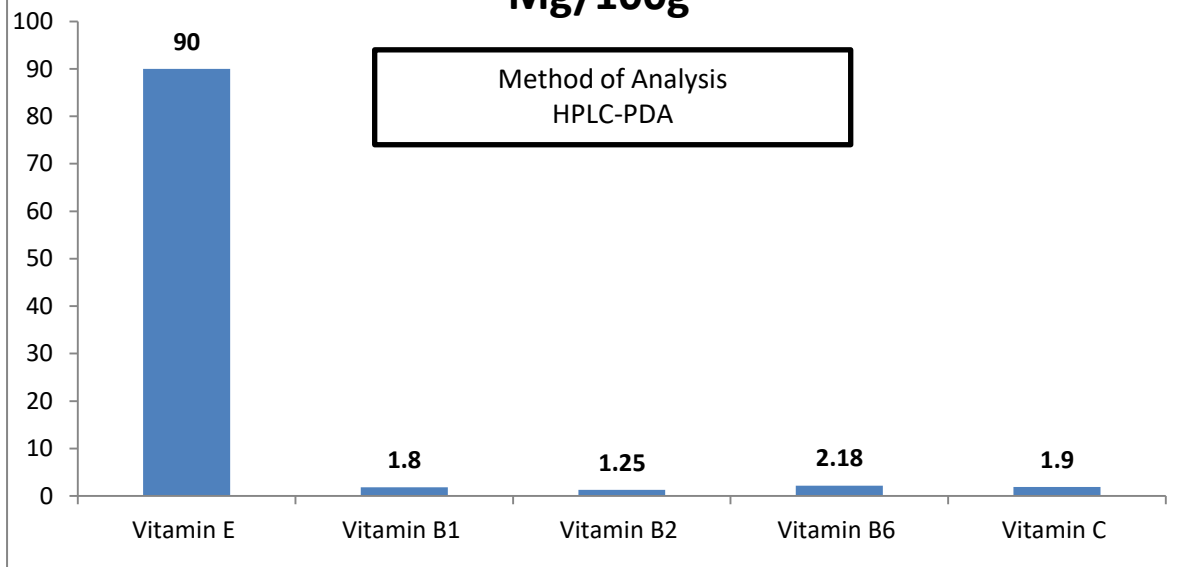

Vitamin Profile Reported Levels Mg/100g