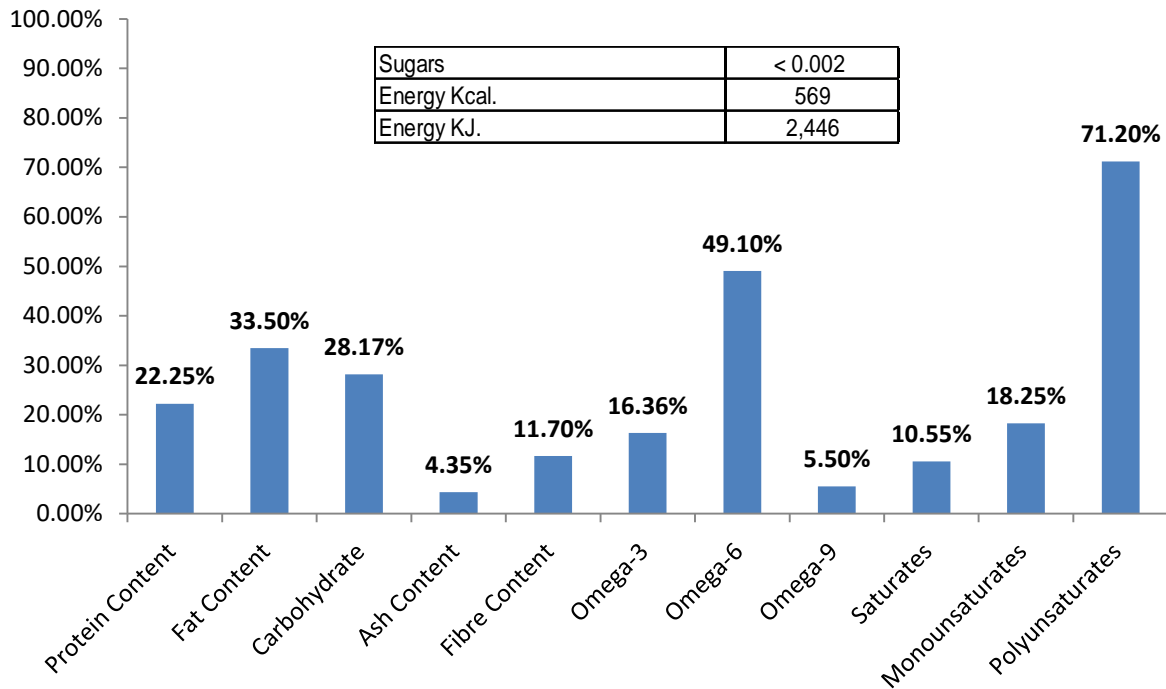

Proximate Analysis Reported Levels % Mass